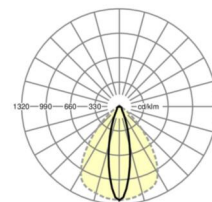

CHARACTERISTICS

Order number	19520004010
EAN number	4020863428878
Commodity code	94051190
Certification mark	IP 20, Protection class I, ENEC10 VDE, F, HACCP DIN10500/Food/IFS-application-related suitability/BRC, Indoor, CE
Impact resistance (IK rating)	IK03 (-20°C bis 35°C)
Ambient temperatur	ta -20°C to 35°C
Warranty period	5 years
State funding programs	BEG - Federal funding for efficient buildings (valid only for Germany)

ELECTRICAL ENGINEERING

Controller	Electronic driver (1 pcs.)
System output	24W
Mains voltage	230V/50Hz
Energy efficiency class/light source	B

LIGHTING TECHNOLOGY

Placement	LED, Colour rendering/Light colour CRI ≥ 80 / 4000K
Colour tolerance (MacAdam)	3SDCM
Nominal luminous flux	4600lm
LED service life	50000h L80/B10 (Tq 35°C), 70000h L80/B50 (Tq 35°C), 100000h L80/B50 (Tq 30°C)
Luminaire luminous efficiency	193lm/W
Beam angle	25° (C0) / 100° (C90)
UGR lat./long.	15.7 / 21.0

MECHANICS

Housing colour	traffic white RAL 9016
Dimensions (LxWxH/DxH)	1531mm x 55mm x 37mm
Weight (net)	1.65kg
Type of installation	Mounting rail system installation, Light structure

Dimensions

L	1531 mm	Length
B	55 mm	Width
H	37 mm	Height

DEEP-LINK

<https://www.regiolux.de/en/article/19520004010>

Reference	LED 4000lm 840
ηLB	100 %
Φ ↓/↑	98 % / 2 %
UGR lat./long.	15.7 / 21.0